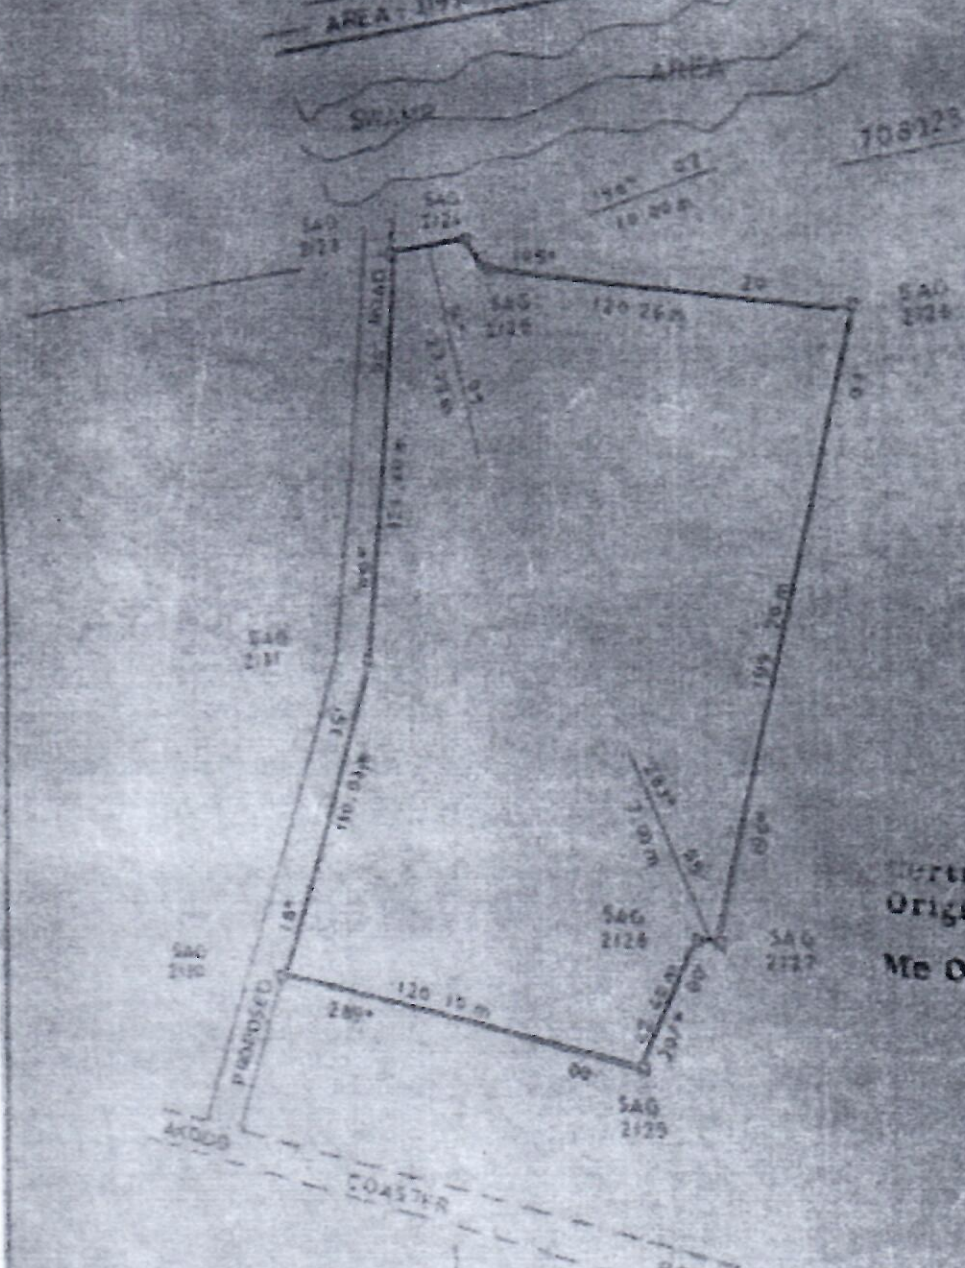

PLAN SHOWING PROPERTY  
 SAKS TO BELONG TO  
**SPLASH GADEN**  
 AT ORYAHIN VILLAGE

IBEWU-LEKKI LOCAL GOVT AREA LAGOS STATE

SCALE - 1:2000  
 ORIGIN - U.T.M. ZONE 31J  
 AREA - 1195.020 SQ MTS

*Ads*  
 600 plots  
 how many plots  
 to be conducted

708125 001 m N

CERTIFIED TRUE COPY  
 Original Plan Made  
 Me On 10/11/2

PLAN NO  
 627277 001 T.U.  
 100/15/643/011/2015

REGISTERED SURVEYOR  
 26 ABERDEEN STREET  
 ANIBUSHE, IBEWU  
 LAGOS STATE