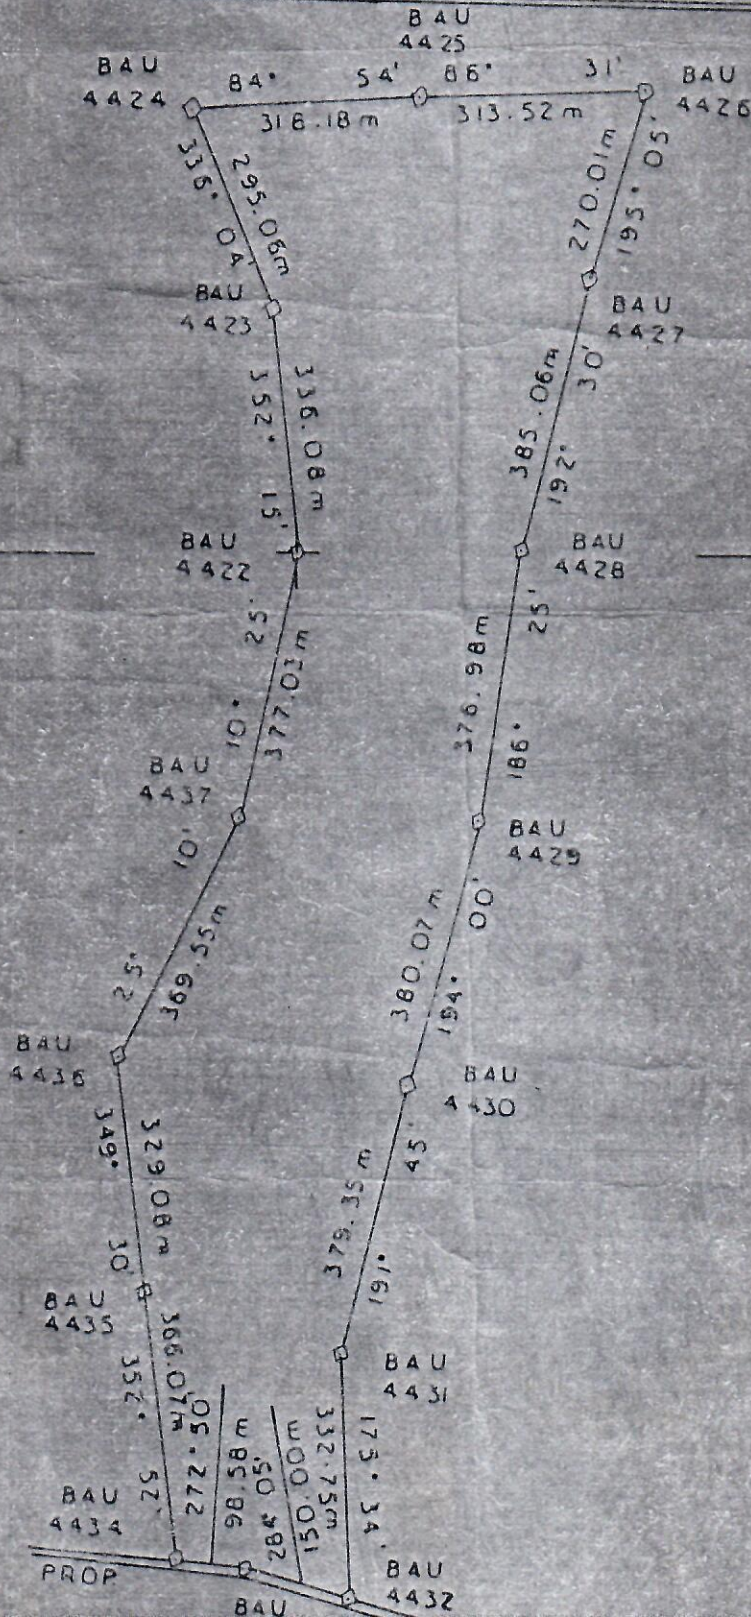

PLAN SHEWING PROPERTY
SAID TO BELONG TO
MUMUNI FAMILY

AT EGAN OFIRAN VILLAGE, BEHIND PAN AFRICAN UNIVERSITY
IBEJU-LEKKI LOCAL GOVT. AREA, LAGOS STATE

SCALE = 1:10,000

ORIGIN = U.T.M (ZONE 31)

AREA = 72.907 HECTS. (182.268 ACRES)

718910.339 mN

595043.726 mE